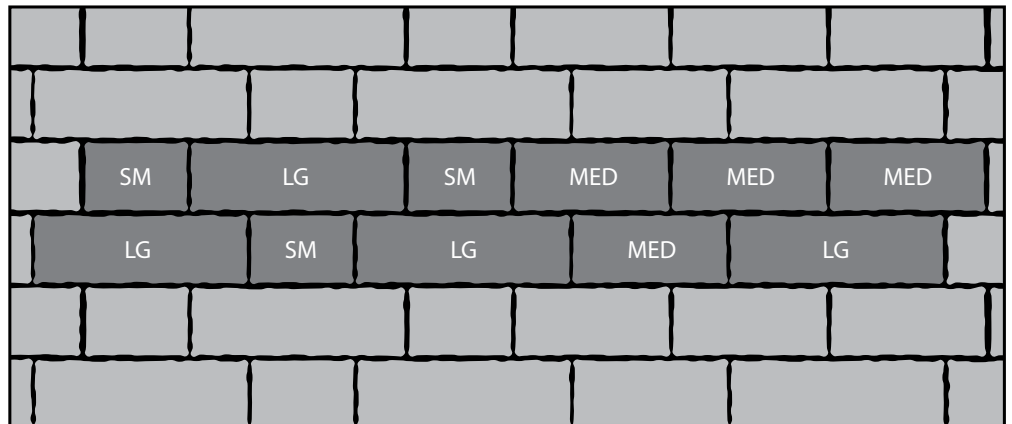

EUROSTONE

Willow Creek's Eurostone™ pavers convey the enduring beauty of traditional European cobble stones. At 7cm thick, these pavers are as durable as they are attractive. The Eurostone family comprises three shapes that work together to make installation a snap. With a simple, repeating pattern you can create patios, driveways and walkways that have a random, natural appearance.

Eurostone pavers are ideal for both standard and permeable applications.

Eurostone Pavers

Small: 5 x 6
4.72" x 6.30"

Medium: 5 x 9
4.72" x 9.45"

Large: 5 x 13
4.72" x 12.60"

Eurostone pavers are available in five colors: Black, Bleu, Brik, Creme and Mocha. All three sizes are packaged on the same pallet in a 3:4:4 ratio.

NOTE: To avoid scuffing the textured surface of the pavers, it is recommended that compactors be fitted with protective pads.

Install Eurostone pavers randomly or simplify installation by repeating the 11-paver pattern shown above (3:4:4 ratio) to create a random appearance.