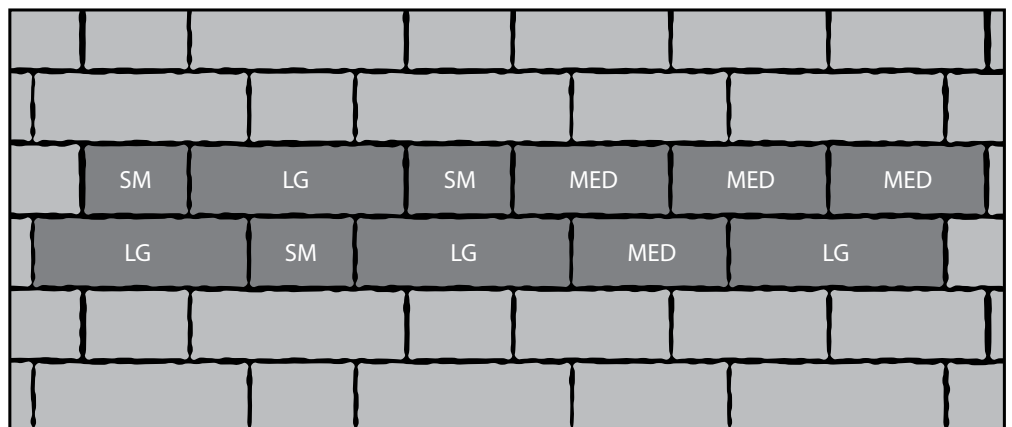

EUROSTONE

Willow Creek's Eurostone™ pavers convey the enduring beauty of traditional European cobble stones. At 7cm thick, these pavers are as durable as they are attractive. The Eurostone family comprises three shapes that work together to make installation a snap. With a simple, repeating pattern you can create patios, driveways and walkways that have a random, natural appearance.

Eurostone pavers are ideal for both standard and permeable applications.

EUROSTONE

Eurostone Pavers

Small: 5 x 6
4.72" x 6.30"

Medium: 5 x 9
4.72" x 9.45"

Large: 5 x 13
4.72" x 12.60"

Eurostone pavers are available in five colors: Black, Bleu, Brik, Creme and Mocha. All three sizes are packaged on the same pallet in a 3:4:4 ratio.

NOTE: To avoid scuffing the textured surface of the pavers, it is recommended that compactors be fitted with protective pads.

Install Eurostone pavers randomly or simplify installation by repeating the 11-paver pattern shown above (3:4:4 ratio) to create a random appearance.