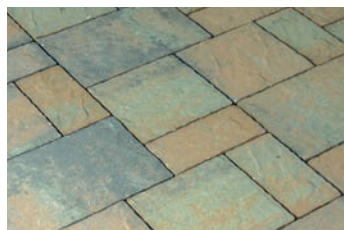

SLATESTONE GRANDE

New for
2018!

Durable and beautiful, Slatestone Grande pavers are engineered to meet the highest performance standards and aesthetic demands of landscape architects, designers and contractors. The large surface area makes it easy to install for professionals and homeowners alike.

7cm PAVER COLORS

BLEU

CREME

MOCHA

PATINA

Willow Creek's Slatestone Grande™ 7cm pavers add a contemporary look to your hardscaping projects. Slatestone Grande pavers are available in 9 x 18 and 14 x 18 sizes. These pavers can be combined to create a variety of patterns with the original Willow Creek Slatestone family of paving stones, which comprises three paver sizes (5 x 9, 9 x 9 and 9 x 14). A free Willow Creek Paving Stones Project Calculator to calculate materials and accessories for any size project is available at willowcreekpavingstones.com/paver-project-calculator.

Layers per Pallet	7
Sq. Ft. per Layer	12.40
Sq. Ft. per Pallet	86.80
Weight per Pallet	2,798 lbs.

Slatestone Grande pavers come in Bleu, Creme, Mocha and Patina colors.

Colors shown might not match product colors. Photographic and printing processes are not capable of exact reproduction of product colors. Due to manufacturing processes, colors might vary between production runs. Please visit your landscaping supplier to view actual product samples.