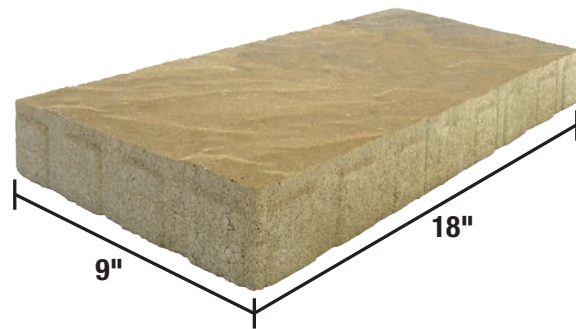

SLATESTONE GRANDE

New for
2018!

Durable and beautiful, Slatestone Grande pavers are engineered to meet the highest performance standards and aesthetic demands of landscape architects, designers and contractors. The large surface area makes it easy to install for professionals and homeowners alike.

7cm PAVER COLORS

BLEU

CREME

MOCHA

PATINA

Willow Creek's Slatestone Grande™ 7cm pavers add a contemporary look to your hardscaping projects. Slatestone Grande pavers are available in 9 x 18 and 14 x 18 sizes. These pavers can be combined to create a variety of patterns with the original Willow Creek Slatestone family of paving stones, which comprises three paver sizes (5 x 9, 9 x 9 and 9 x 14). A free Willow Creek Paving Stones Project Calculator to calculate materials and accessories for any size project is available at willowcreekpavingstones.com/paver-project-calculator.

Layers per Pallet	7
Sq. Ft. per Layer	12.40
Sq. Ft. per Pallet	86.80
Weight per Pallet	2,798 lbs.

Slatestone Grande pavers come in Bleu, Creme, Mocha and Patina colors.

Colors shown might not match product colors. Photographic and printing processes are not capable of exact reproduction of product colors. Due to manufacturing processes, colors might vary between production runs. Please visit your landscaping supplier to view actual product samples.