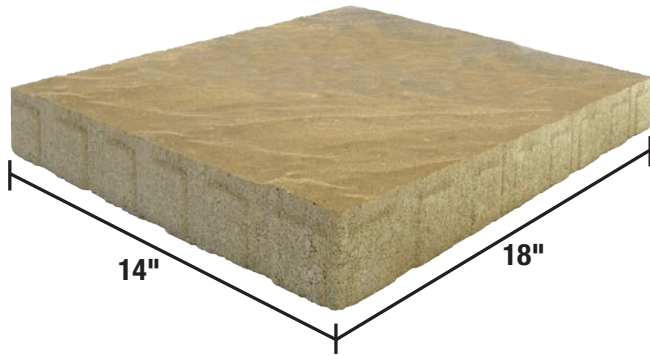

SLATESTONE GRANDE

New for
2018!

Durable and beautiful, Slatestone Grande pavers are engineered to meet the highest performance standards and aesthetic demands of landscape architects, designers and contractors. The large surface area makes it easy to install for professionals and homeowners alike.

7cm PAVER COLORS

BLEU

CREME

MOCHA

PATINA

Willow Creek's Slatestone Grande™ 7cm pavers add a contemporary look to your hardscaping projects. Slatestone Grande pavers are available in 9 x 18 and 14 x 18 sizes. These pavers can be combined to create a variety of patterns with the original Willow Creek Slatestone family of paving stones, which comprises three paver sizes (5 x 9, 9 x 9 and 9 x 14). A free Willow Creek Paving Stones Project Calculator to calculate materials and accessories for any size project is available at willowcreekpavingstones.com/paver-project-calculator.

Layers per Pallet	7
Sq. Ft. per Layer	12.40
Sq. Ft. per Pallet	86.80
Weight per Pallet	2,798 lbs.

Slatestone Grande pavers come in Bleu, Creme, Mocha and Patina colors.

Colors shown might not match product colors. Photographic and printing processes are not capable of exact reproduction of product colors. Due to manufacturing processes, colors might vary between production runs. Please visit your landscaping supplier to view actual product samples.