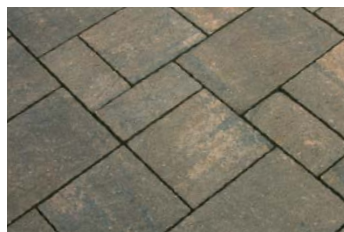

SLATESTONE GRANDE

New for
2018!

Durable and beautiful, Slatestone Grande pavers are engineered to meet the highest performance standards and aesthetic demands of landscape architects, designers and contractors. The large surface area makes it easy to install for professionals and homeowners alike.

7cm PAVER COLORS

BLEU

CREME

MOCHA

PATINA

Willow Creek's Slatestone Grande™ 7cm pavers add a contemporary look to your hardscaping projects. Slatestone Grande pavers are available in 9 x 18 and 14 x 18 sizes. These pavers can be combined to create a variety of patterns with the original Willow Creek Slatestone family of paving stones, which comprises three paver sizes (5 x 9, 9 x 9 and 9 x 14). A free Willow Creek Paving Stones Project Calculator to calculate materials and accessories for any size project is available at willowcreekpavingstones.com/paver-project-calculator.

Layers per Pallet	7
Sq. Ft. per Layer	12.40
Sq. Ft. per Pallet	86.80
Weight per Pallet	2,798 lbs.

Slatestone Grande pavers come in Bleu, Creme, Mocha and Patina colors.

Colors shown might not match product colors. Photographic and printing processes are not capable of exact reproduction of product colors. Due to manufacturing processes, colors might vary between production runs. Please visit your landscaping supplier to view actual product samples.