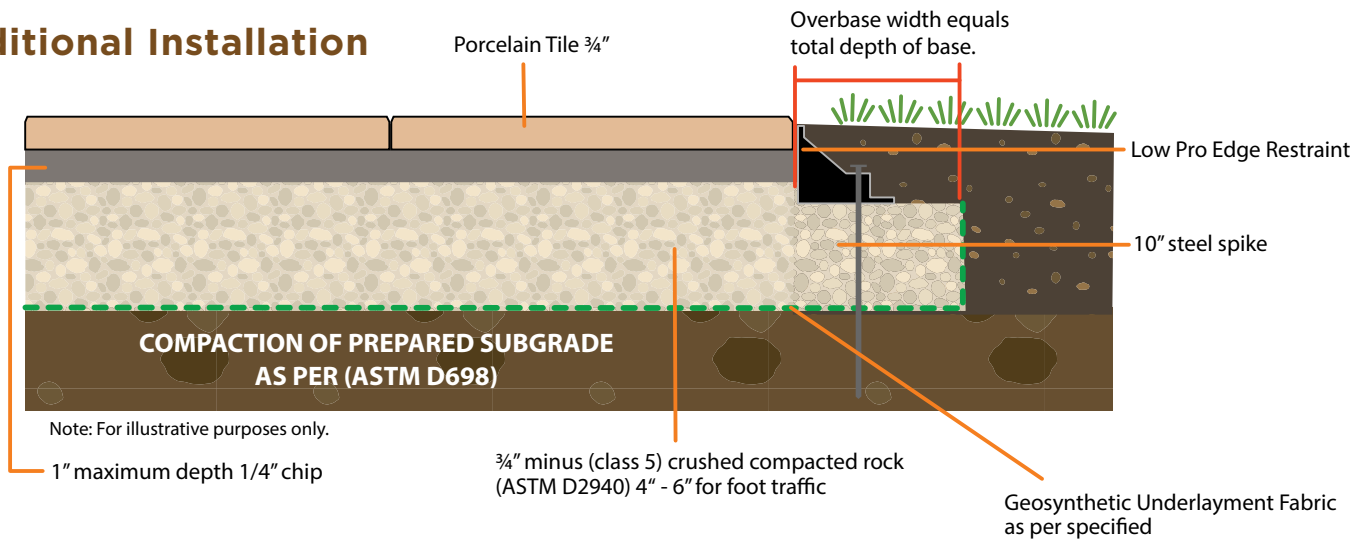

THE PERFECT BALANCE BETWEEN
TECHNICAL PERFORMANCE
AND AESTHETIC APPEAL

WARM SAND
24" X 24"

SILVER QUARTZ
24" X 24"

MULTI COLORED GOLD
24" X 24"

BRAVE GRAY
24" X 24"

TRUST GOLD
24" X 24"

Porcelain tiles from VERSA-LOK Midwest offer an engineered elegance in exterior surfacing. Stylishly superior, these beautiful slabs have natural textures and colors. The perfect balance between technical performance and aesthetic appeal, these porcelain tiles are durable for all weather conditions, are stain resistant and have an anti-slip finish.

EXTERIOR PORCELAIN TILES

Traditional Installation

Colors shown might not match product colors exactly. Photographic and printing processes are not capable of reproducing all product colors. Due to manufacturing processes, colors might also vary between production runs. Please visit your landscaping products supplier to view actual product samples.