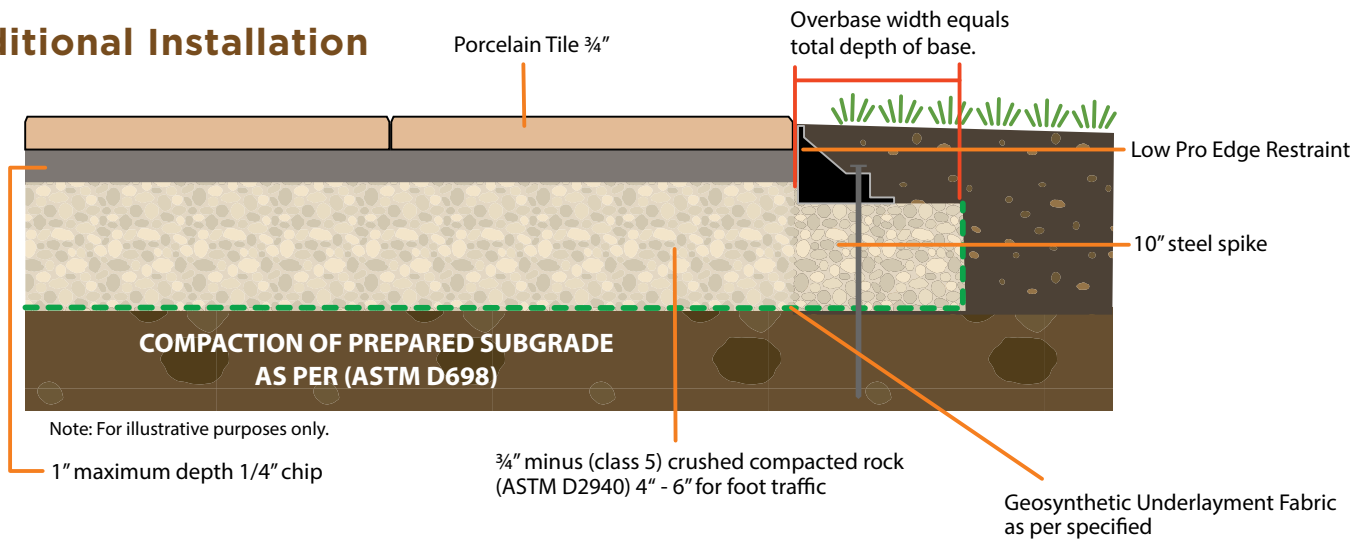

EXTERIOR PORCELAIN TILES

Traditional Installation

NOTE: Colors shown might not match product colors exactly. Photographic and printing processes are not capable of reproducing all product colors. Due to manufacturing processes, colors might also vary between production runs. Please visit your landscaping products supplier to view actual product samples.