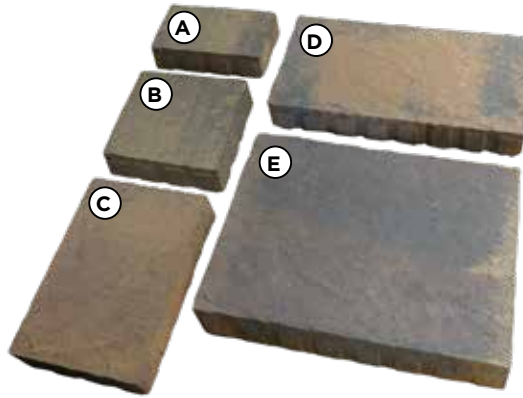

SLATESTONE SLATESTONE GRANDE

Select Series