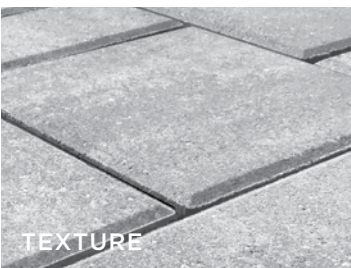

Select Series