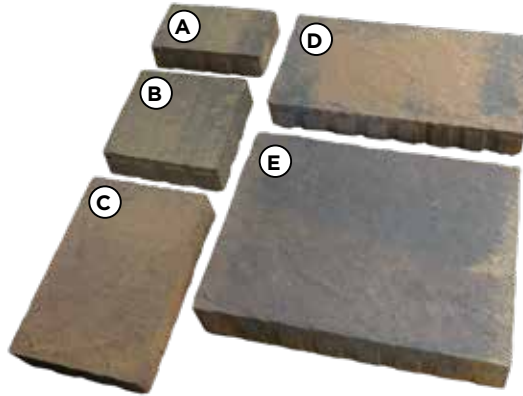

Select Series